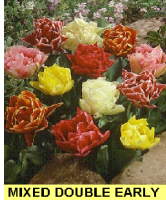

TULIPS MIXED DOUBLE EARLY

Bulbs.per pack **12**
Bulb size 9\10
P.Depth **47C** 10cm
Fl. height 30cm
Fl. time April