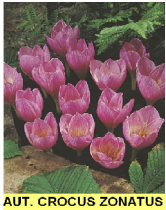

CROCUS AUT. FL. ZONATUS
Bulbs.per pack **10**
bulb size 9/10
P.Depth **11C** 5cm
Fl. height 8cm
Fl. time Oct/Nov