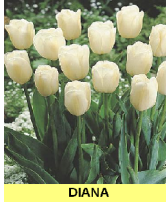

TULIPS
DIANA
Bulbs.per pack **10**
Bulb size 10/11
P.Depth **62C** 10cm
Fl. height 30cm
Fl. time April