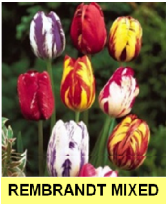

TULIPS
"REMBRANDT" MIXED
Bulbs.per pack **8**
Bulb size 10/+
P.Depth **66C** 10cm
Fl. height 50cm
Fl. time May